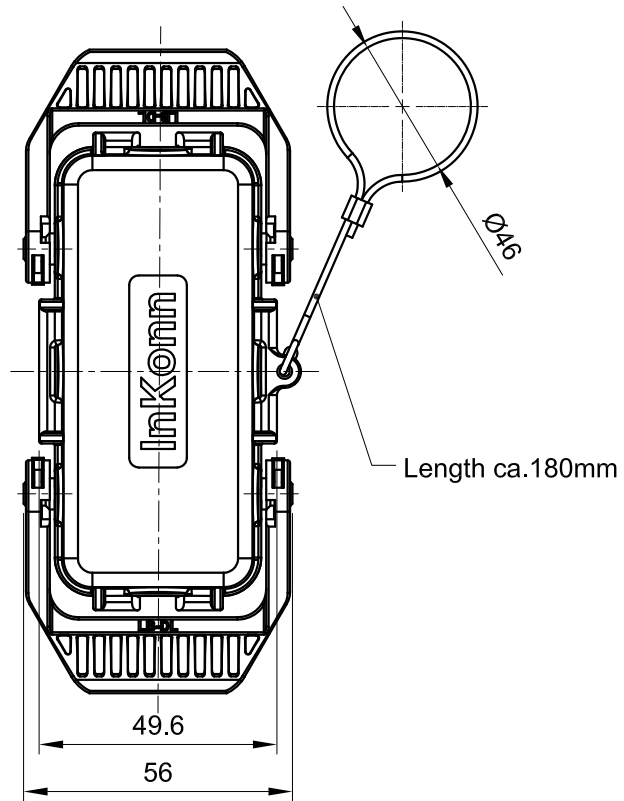

B

B

C

C

D

D

 InKonn (Suzhou) Electric Technology Co.,Ltd.	 All Dimensions in mm Original Size DIN A4	Date 2020-9-10	Drawing No. TC1571677	Rev. A00	Scale 1:1.5
	Part No. 10 11 016 0820	Created by Shuxu Huang	Checked by Yiyi Luo	Page 1/1	Type Name HB16-MC/C-DL-O

1

2

3

4

5

6