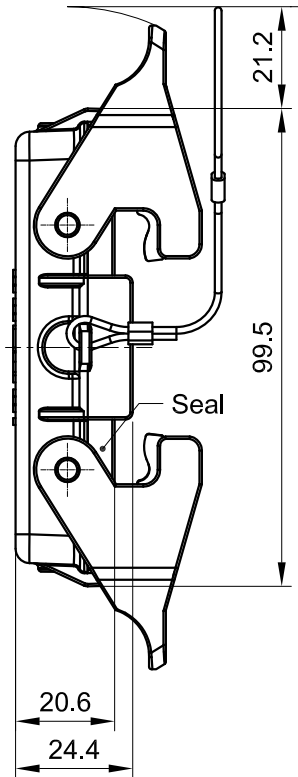

B

B

C

C

D

D

 InKonn (Suzhou) Electric Technology Co.,Ltd.	 All Dimensions in mm Original Size DIN A4	Date 2020-9-10	Drawing No. TC1571677	Rev. A00	Scale 1:1.5
	Part No. 10 11 016 0820	Created by Shuxu Huang	Checked by Yiyi Luo	Page 1/1	Type Name HB16-MC/C-DL-O

1

2

3

4

5

6